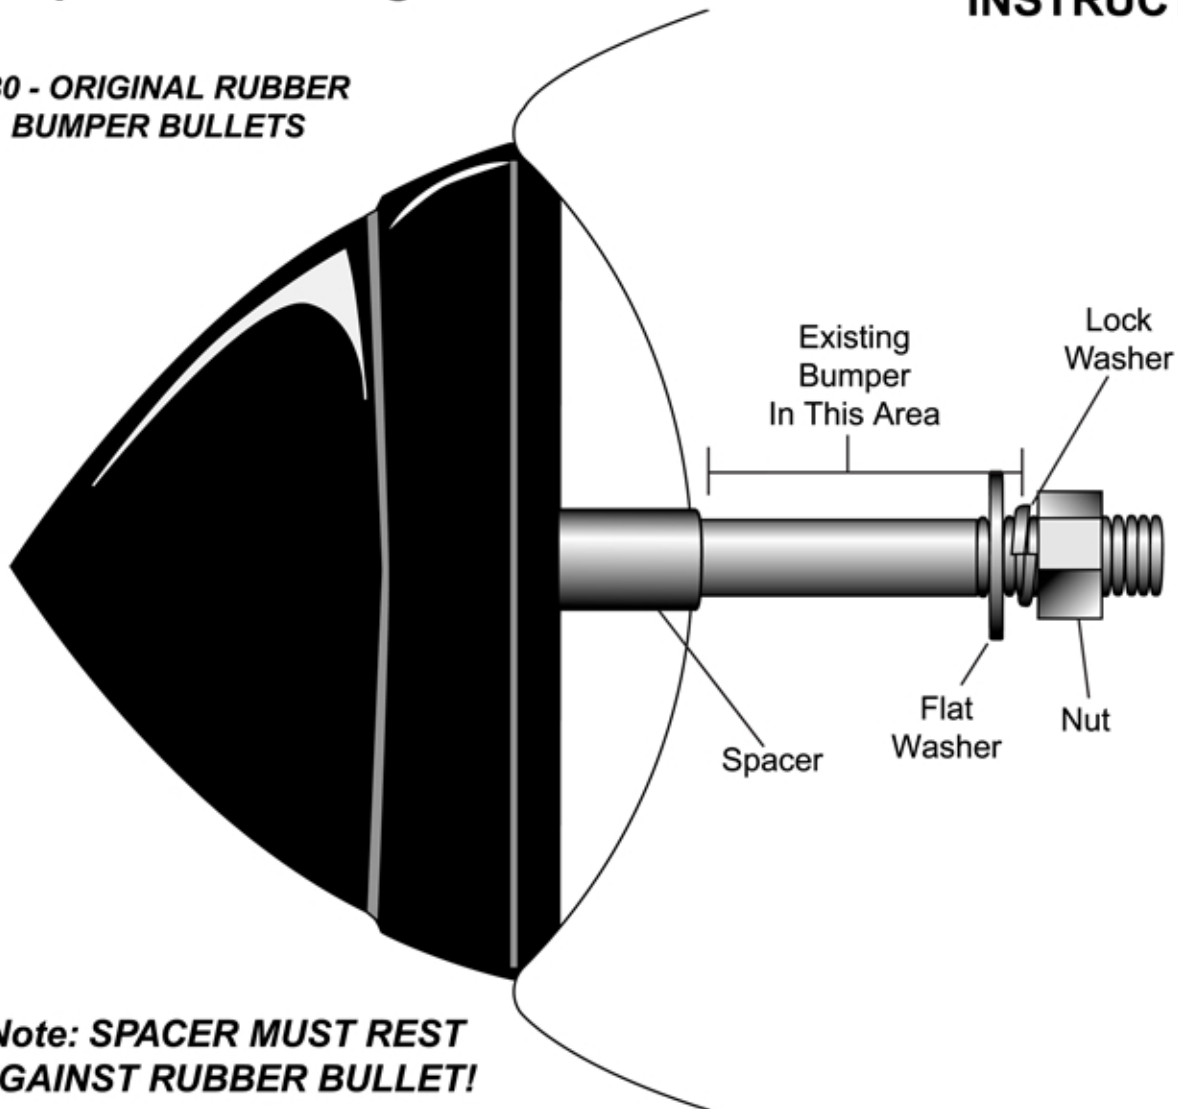

Bumper Bullets Original and Chrome

INSTRUCTIONS

330 - ORIGINAL RUBBER BUMPER BULLETS

330A - ORIGINAL STYLE CHROME BUMPER BULLETS

330B - SMOOTHIE STYLE CHROME BUMPER BULLETS