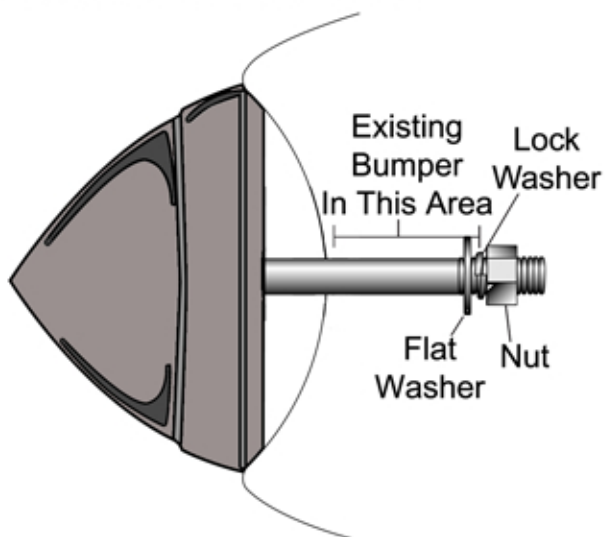

Bumper Bullets Original and Chrome

INSTRUCTIONS

330 - ORIGINAL RUBBER BUMPER BULLETS

330A - ORIGINAL STYLE CHROME BUMPER BULLETS

330B - SMOOTHIE STYLE CHROME BUMPER BULLETS