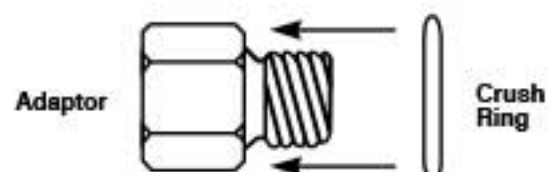

Installation Instructions

2650-144B

When installing metric adaptor,
tighten until the crush ring is flattened.
DO NOT OVERTIGHTEN.

Auto Meter Products, Inc., 413 W. Elm St., Sycamore, IL 60178 (815) 899-0801