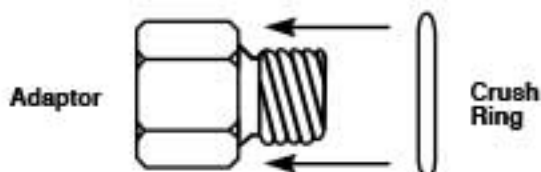

Installation Instructions

2650-144B

When installing metric adaptor,
tighten until the crush ring is flattened.
DO NOT OVERTIGHTEN.

Auto Meter Products, Inc., 413 W. Elm St., Sycamore, IL 60178 (815) 899-0801