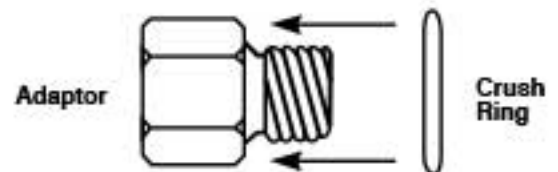

## Installation Instructions

2650-144B

When installing metric adaptor,  
tighten until the crush ring is flattened.  
DO NOT OVERTIGHTEN.

Auto Meter Products, Inc., 413 W. Elm St., Sycamore, IL 60178 (815) 899-0801