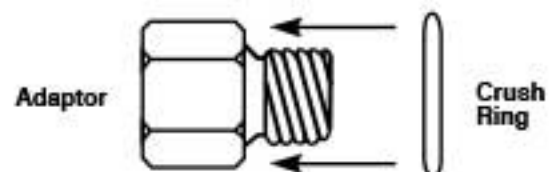

## Installation Instructions

2650-144B

When installing metric adaptor,  
tighten until the crush ring is flattened.  
DO NOT OVERTIGHTEN.

Auto Meter Products, Inc., 413 W. Elm St., Sycamore, IL 60178 (815) 899-0801