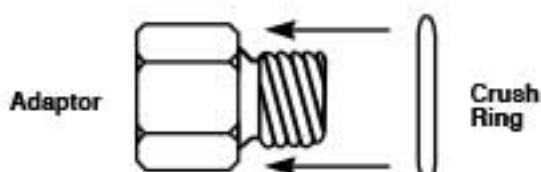

Installation Instructions

2650-144B

When installing metric adaptor,
tighten until the crush ring is flattened.
DO NOT OVERTIGHTEN.

Auto Meter Products, Inc., 413 W. Elm St., Sycamore, IL 60178 (815) 899-0801