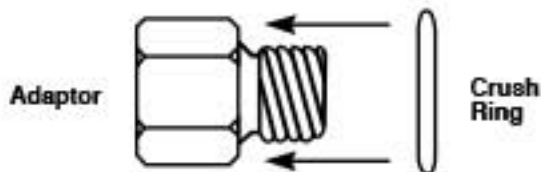

## Installation Instructions

2650-144B

When installing metric adaptor,  
tighten until the crush ring is flattened.  
DO NOT OVERTIGHTEN.

Auto Meter Products, Inc., 413 W. Elm St., Sycamore, IL 60178 (815) 899-0801