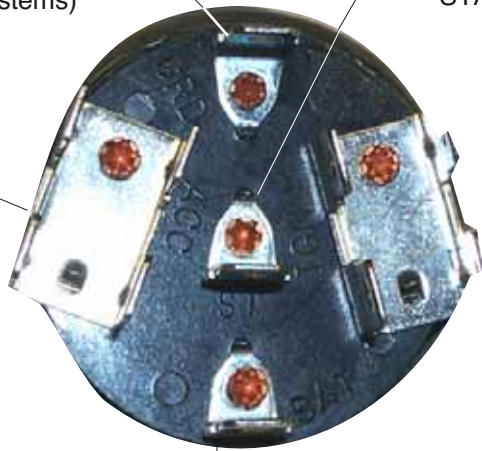

GROUND (for warning lamp,  
not used on our wiring systems)

STARTER (purple)

ACCESSORY (brown)

IGNITION (pink)

BATTERY (battery)

Using the supplied connector and terminals, plug each wire into the connector location which matches the descriptions shown.

another wiring product by...

**American  
Autowire**

We Make Wiring Easy!!

856-933-0801

**IGNITION  
SWITCH KIT  
500456**

92966131 instruction rev 0.0

GROUND (for warning lamp,  
not used on our wiring systems)

STARTER (purple)

ACCESSORY (brown)

IGNITION (pink)

BATTERY (battery)

Using the supplied connector and terminals, plug each wire into the connector location which matches the descriptions shown.

**Part 9 of Danchuk # 17504 Instructions**