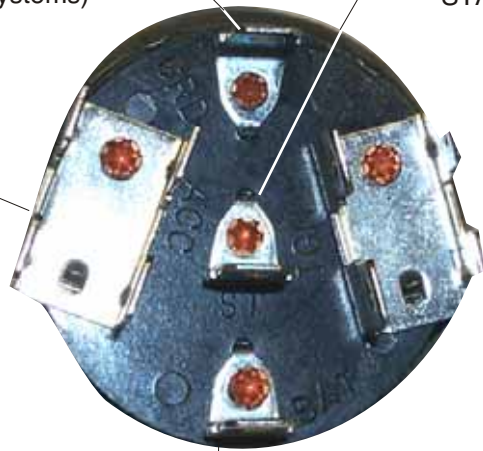

GROUND (for warning lamp,  
not used on our wiring systems)

STARTER (purple)

ACCESSORY (brown)

IGNITION (pink)

BATTERY (battery)

Using the supplied connector and terminals, plug each wire into the connector location which matches the descriptions shown.

another wiring product by...

**American  
Autowire**

We Make Wiring Easy!!

856-933-0801

**IGNITION  
SWITCH KIT  
500456**

92966131 instruction rev 0.0

GROUND (for warning lamp,  
not used on our wiring systems)

STARTER (purple)

ACCESSORY (brown)

IGNITION (pink)

BATTERY (battery)

Using the supplied connector and terminals, plug each wire into the connector location which matches the descriptions shown.

**Part 9 of Danchuk # 17504 Instructions**