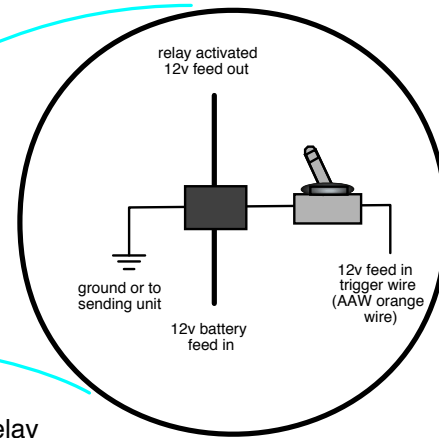

12v feed out from relay
(not included with this kit)

recommended fan relay
(not included with this kit)

lt blue
lh turn

dk blue
rh turn

brown
parking lamp

tan
lo beam

lt green
hi beam

dk green
horns

Plug this connector into the mating connector on the dash wiring harness.

**American
Autowire**

www.americanautowire.com 856-933-0801

Part 6 of Danchuk # 11204 Instructions

PLEASE NOTE:

When installing this harness, please follow the connection instructions found in your Headlight & Parking Lamp Connection Kit bag K.