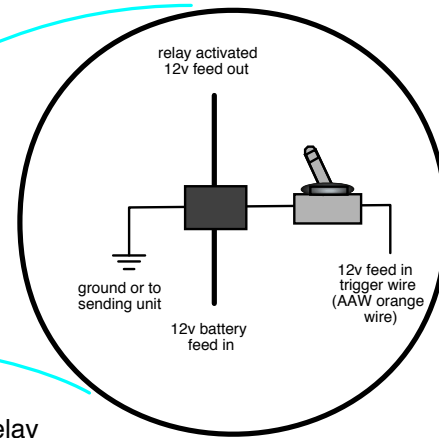

12v feed out from relay
(not included with this kit)

recommended fan relay
(not included with this kit)

lt blue
lh turn

dk blue
rh turn

brown
parking lamp

tan
lo beam

lt green
hi beam

dk green
horns

Plug this connector into the mating connector on the dash wiring harness.

**American
Autowire**

www.americanautowire.com 856-933-0801

Part 6 of Danchuk # 11203 Instructions

PLEASE NOTE:

When installing this harness, please follow the connection instructions found in your Headlight & Parking Lamp Connection Kit bag K.