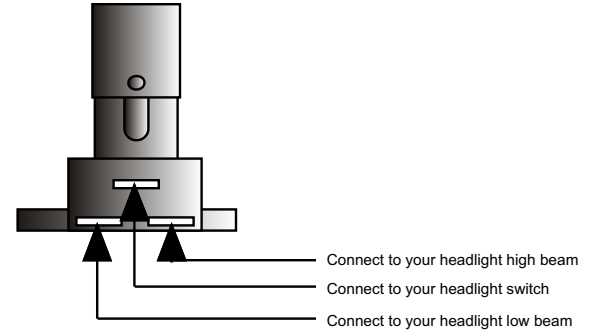

Connect the Dimmer Switch wires as shown above.

1. The top center terminal of the Dimmer Switch is connected to the Headlight switch.
2. The terminal on the right side is connected to your headlight high beam terminal.
3. The terminal on the left side is connected to your headlight low beam terminal.

another wiring product by...

150 Heller Pl #17 W Bellmawr, NJ 08031 856-933-0801

PART #

500042

DESCRIPTION:

DIMMER SWITCH

92964573 instruction sheet Rev 3.0 6/29/99

Connect the Dimmer Switch wires as shown above.

1. The top center terminal of the Dimmer Switch is connected to the Headlight switch.
2. The terminal on the right side is connected to your headlight high beam terminal.
3. The terminal on the left side is connected to your headlight low beam terminal.

another wiring product by...

150 Heller Pl #17 W Bellmawr, NJ 08031 856-933-0801

PART #

500042

DESCRIPTION:

DIMMER SWITCH

92964573 instruction sheet Rev 3.0 6/29/99