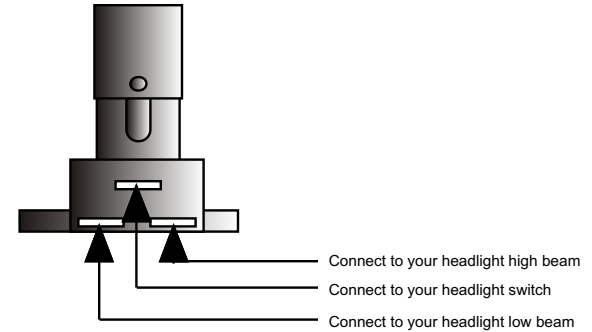

Connect the Dimmer Switch wires as shown above.

1. The top center terminal of the Dimmer Switch is connected to the Headlight switch.
2. The terminal on the right side is connected to your headlight high beam terminal.
3. The terminal on the left side is connected to your headlight low beam terminal.

another wiring product by...

150 Heller Pl #17 W Bellmawr, NJ 08031 856-933-0801

PART #

500042

DESCRIPTION:

DIMMER SWITCH

92964573 instruction sheet Rev 3.0 6/29/99

Connect the Dimmer Switch wires as shown above.

1. The top center terminal of the Dimmer Switch is connected to the Headlight switch.
2. The terminal on the right side is connected to your headlight high beam terminal.
3. The terminal on the left side is connected to your headlight low beam terminal.

another wiring product by...

150 Heller Pl #17 W Bellmawr, NJ 08031 856-933-0801

PART #

500042

DESCRIPTION:

DIMMER SWITCH

92964573 instruction sheet Rev 3.0 6/29/99