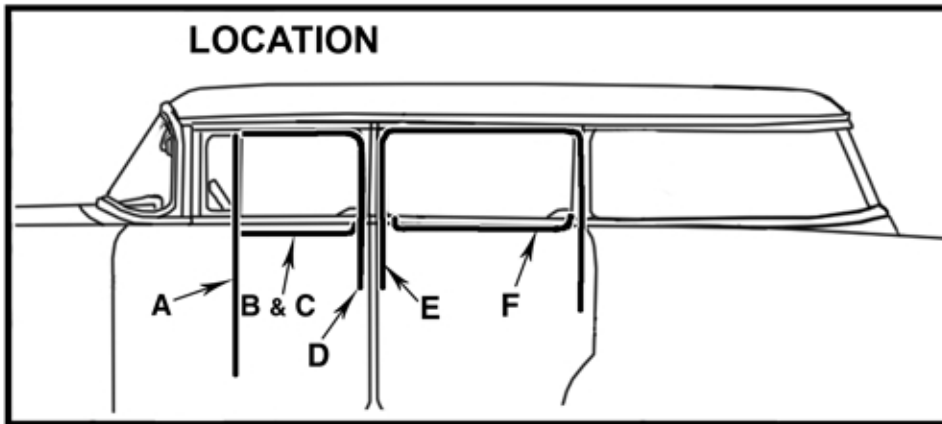

179 - FUR CHANNEL KIT

TECH MANUAL

		LOCATION
13305	 32" Division Bar Channel (2 per Car)	A
13325	 20" x 3/8" Bent Fur Strip LH Interior RH Exterior (2 per Car)	B
13326	 20" x 3/8" Bent Fur Strip LH Exterior RH Interior (2 per Car)	C
13328	 48" Flexible Channel (2 per Car)	D
13343	 81 1/2" Flexible Channel (2 per Car)	E
13344	 28" x 3/8" Bent Fur Strip Rear Doors (2 per side ,4 per Car)	F
13349	 Screw Kit (1 per car)	

4DR WAGON