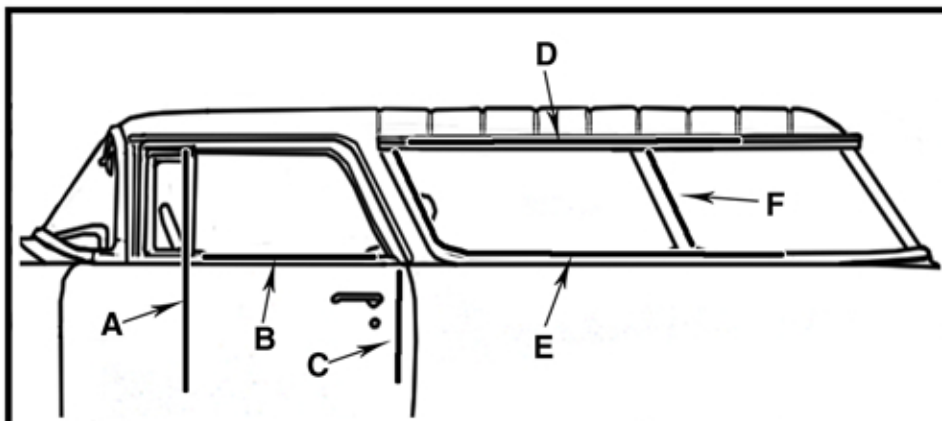

177 - FUR CHANNEL KIT

TECH MANUAL

		LOCATION
13305	 32" Division Bar Channel (2 per Car)	A
13337 See Note	 25 1/4" x 3/8" Fur Strip Exterior (2 per Car)	B
13348	 20" x 1 5/8" Moleskin Liner (2 per car)	C
13335	 45" Flexible Channel (2 per Car)	D
13318	 60" Flexible Channel (2 per Car)	E
13336	 14" x 3/8" Fur Strip Rear Slider (2 per Car)	F
13349	 Screw Kit (1 per car)	

NOTE: Not all Nomads used the 13337 Fur Strips (B in Diagram) if no metal extension has been attached to the Door Belt Moulding. Those Nomads use an Inner Roller and Outer Roller Guide.

Nomad