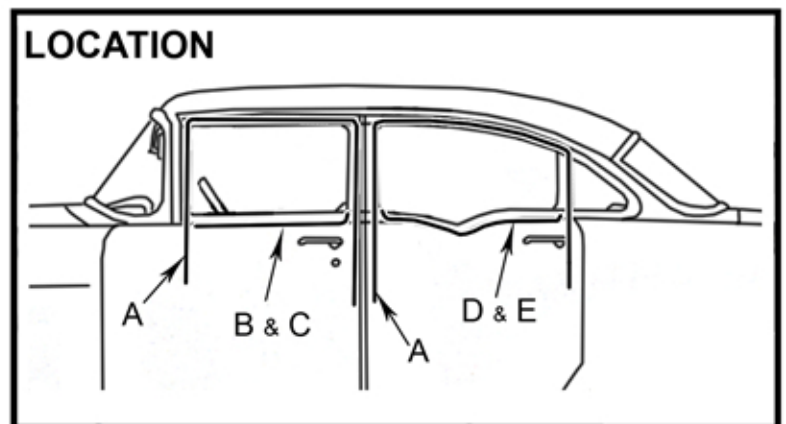

175A - FUR CHANNEL KIT 4 Window Kit No-Vent

TECH MANUAL

13327	 80-1/2" Flexible Channel (4 per Car)	LOCATION A
13319 Trim to Fit	 26-1/2" x 3/8" Fur Strip LH Interior RH Exterior (2 per Car)	B
13320 Trim to Fit	 26-1/2" x 3/8" Fur Strip LH Exterior RH Interior (2 per Car)	C
13329	 26 1/2" x 3/8" Bent Fur Strip LH Exterior RH Interior (2 per car)	D
13330	 26 1/2" x 3/8" Bent Fur Strip LH Interior RH Exterior (2 per car)	E
13349	 Screw Kit (1 per car)	F

See Instructions on Sheet 11.06 on how to fabricate front run channel from parts you have removed. 16641 Glass Channel Kit is available as shown below including the 2 Vertical Run Channels.

**4DR SEDAN
NO-VENT WINDOW**