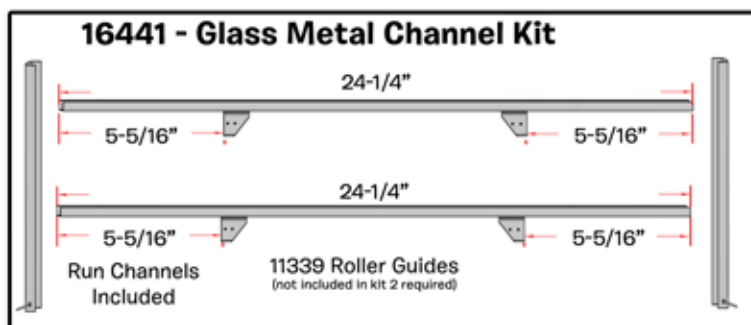

175A - FUR CHANNEL KIT 4 Window Kit No-Vent

TECH MANUAL

13327	 80-1/2" Flexible Channel (4 per Car)	LOCATION A
13319 Trim to Fit	 26-1/2" x 3/8" Fur Strip LH Interior RH Exterior (2 per Car)	B
13320 Trim to Fit	 26-1/2" x 3/8" Fur Strip LH Exterior RH Interior (2 per Car)	C
13329	 26 1/2" x 3/8" Bent Fur Strip LH Exterior RH Interior (2 per car)	D
13330	 26 1/2" x 3/8" Bent Fur Strip LH Interior RH Exterior (2 per car)	E
13349	 Screw Kit (1 per car)	F

See Instructions on Sheet 11.06 on how to fabricate front run channel from parts you have removed. 16641 Glass Channel Kit is available as shown below including the 2 Vertical Run Channels.

**4DR SEDAN
NO-VENT WINDOW**