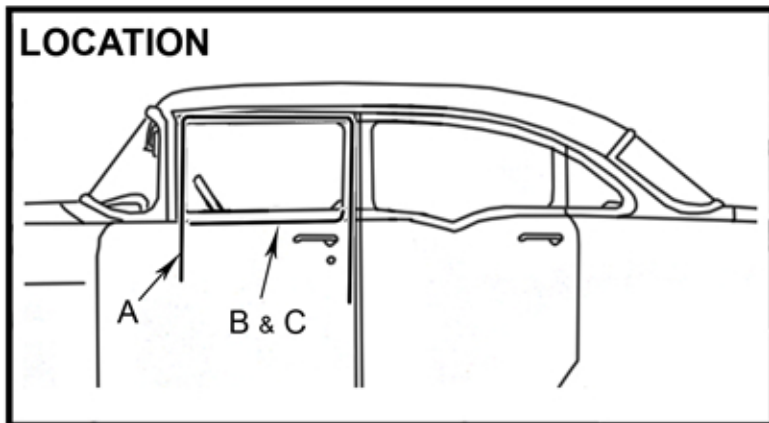

TECH MANUAL

**175A - FUR CHANNEL KIT
2 Window Kit No-Vent**

13327	 80-1/2" Flexible Channel (2 per Car)	LOCATION A
13319 Trim to Fit	 26-1/2" x 3/8" Fur Strip LH Interior RH Exterior (2 per Car)	B
13320 Trim to Fit	 26-1/2"x 3/8" Fur Strip LH Exterior RH Interior (2 per Car)	C
13349	 Screw Kit (1 per car)	