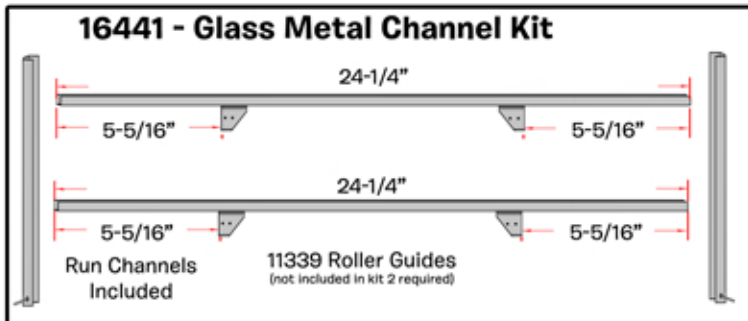

TECH MANUAL

**175A - FUR CHANNEL KIT
2 Window Kit No-Vent**

13327	 80-1/2" Flexible Channel (2 per Car)	LOCATION A
13319 Trim to Fit	 26-1/2" x 3/8" Fur Strip LH Interior RH Exterior (2 per Car)	B
13320 Trim to Fit	 26-1/2"x 3/8" Fur Strip LH Exterior RH Interior (2 per Car)	C
13349	 Screw Kit (1 per car)	

See Instructions on Sheet 11.06 on how to fabricate front run channel from parts you have removed. 16641 Glass Channel Kit is available as shown below including the 2 Vertical Run Channelsr.

**4DR SEDAN
NO-VENT WINDOW
Also 4DR WAGONS**