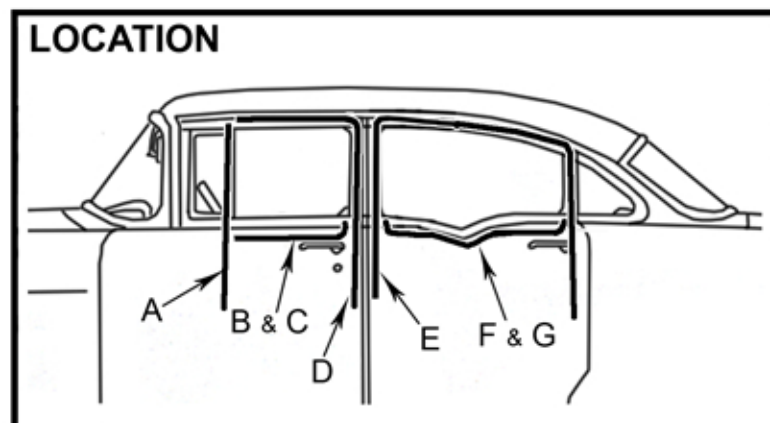

175 - FUR CHANNEL KIT

TECH MANUAL

		LOCATION
13305	 32" Division Bar Channel (2 per Car)	A
13325	 20" x 3/8" Fur Strip LH Interior RH Exterior (2 per Car)	B
13326	 20" x 3/8" Fur Strip LH Exterior RH Interior (2 per Car)	C
13328	 48" Flexible Channel (2 per Car)	D
13327	 80 1/2" Flexible Channel (2 per Car)	E
13329	 26 1/2" x 3/8" Bent Fur Strip LH Exterior RH Interior (2 per car)	F
13330	 26 1/2" x 3/8" Bent Fur Strip LH Interior RH Exterior (2 per car)	G
13349	 Screw Kit (1 per car)	

4DR SEDAN