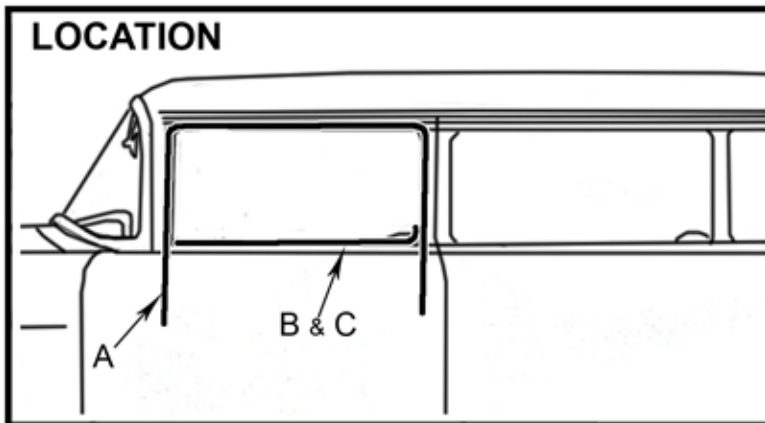

# 174C - FUR CHANNEL KIT 2 Window Kit No-Vent

13349A	 92" Flexible Channel (2 per Car)	LOCATION A
13321	 36 x 3/8" Fur Strip LH Exterior RH Interior (2 per Car)	B
13322	 36" x 3/8" Fur Strip LH Interior RH Exterior (2 per Car)	C
13349	 Screw Kit (1 per car)	