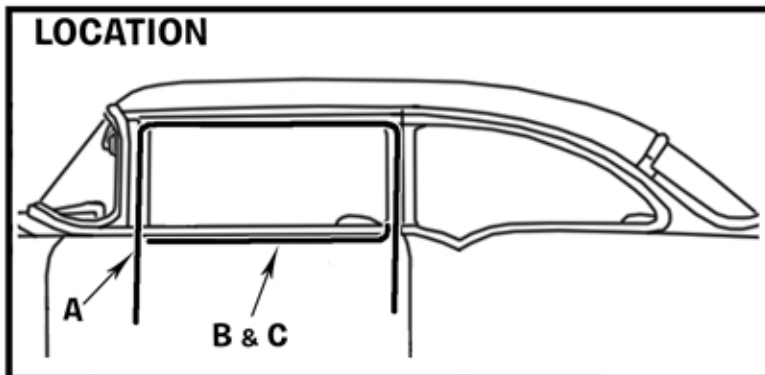

174C - FUR CHANNEL KIT 2 Window Kit No-Vent

13349A	 92" Flexible Channel (2 per Car)	LOCATION A
13321	 36 x 3/8" Fur Strip LH Exterior RH Interior (2 per Car)	B
13322	 36" x 3/8" Fur Strip LH Interior RH Exterior (2 per Car)	C
13349	 Screw Kit (1 per car)	