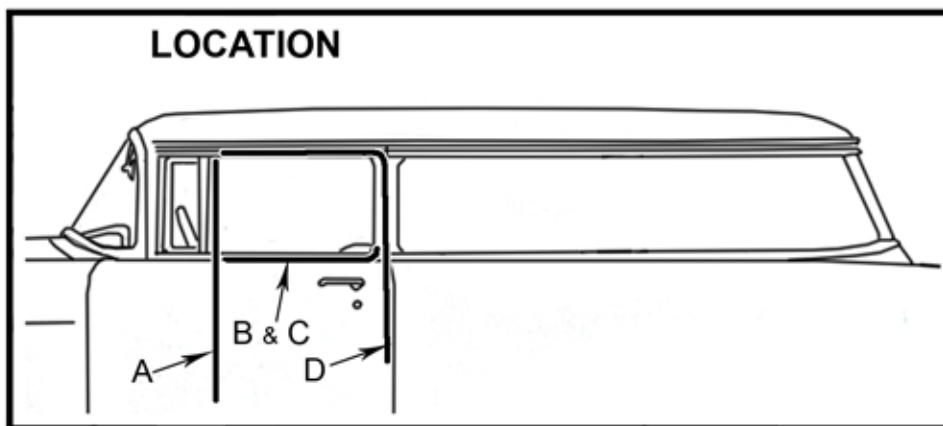

174A - FUR CHANNEL KIT 2 Window Kit

13305	 32" Division Bar Channel (2 per Car)	A
13319	 26 1/2" x 3/8" Fur Strip LH Exterior RH Interior (2 per Car)	B
13320	 26 1/2" x 3/8" Fur Strip LH Interior RH Exterior (2 per Car)	C
13318	 60" Flexible Channel (2 per Car)	D
13349	 Screw Kit (1 per car)	