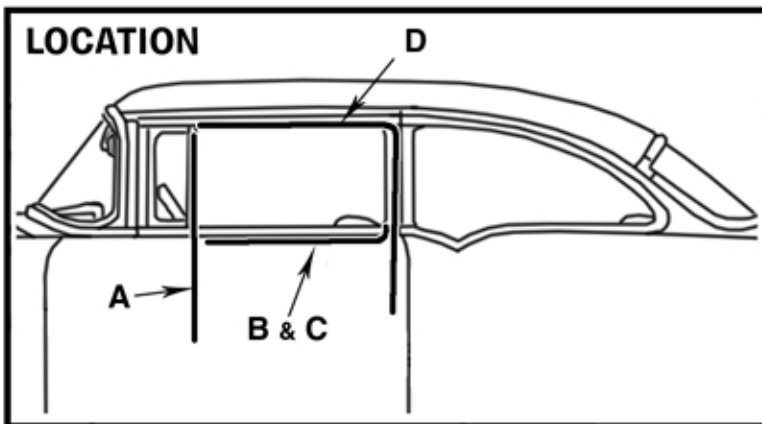

174A - FUR CHANNEL KIT 2 Window Kit

13305	 32" Division Bar Channel (2 per Car)	LOCATION A
13319	 26 1/2" x 3/8" Fur Strip LH Exterior RH Interior (2 per Car)	B
13320	 26 1/2" x 3/8" Fur Strip LH Interior RH Exterior (2 per Car)	C
13318	 60" Flexible Channel (2 per Car)	D
13349	 Screw Kit (1 per car)	

2DR Utility Sedan