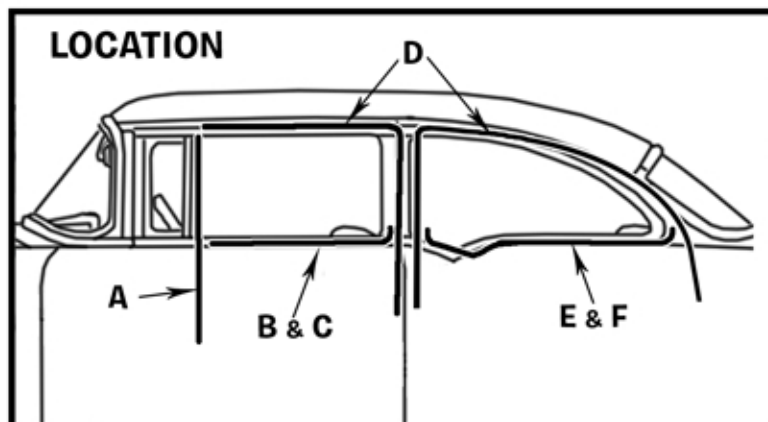

174 - FUR CHANNEL KIT 4 Window Kit

TECH MANUAL

		LOCATION
13305	 32" Division Bar Channel (2 per Car)	A
13319	 26 1/2" x 3/8" Fur Strip LH Exterior RH Interior (2 per Car)	B
13320	 26 1/2" x 3/8" Fur Strip LH Interior RH Exterior (2 per Car)	C
13318	 60" Flexible Channel (4 per Car)	D
13323	 37" x 3/8" Bent Fur Strip LH Interior RH Interior (2 per car)	E
13324	 37" x 3/8" Bent Fur Strip LH Exterior RH Interior (2 per car)	F
13349	 Screw Kit (1 per car)	

2DR Sedan