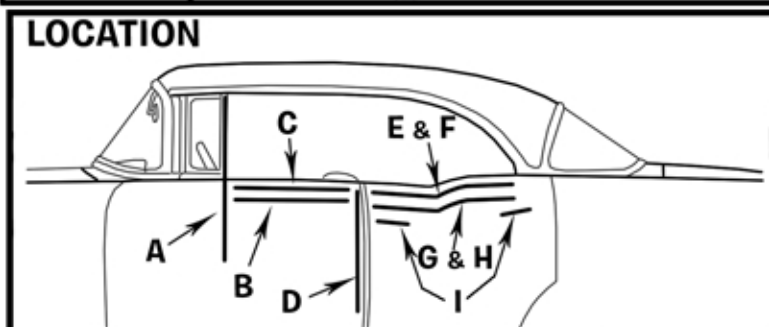

173 - FUR CHANNEL KIT

TECH MANUAL

		LOCATION
13305	 32" Division Bar Channel (2 per Car)	A
13316	 19 3/4" x 3/8" Fur Strip Exterior (2 per Car)	B
13317	 18 3/4" x 3/8" Fur Strip Interior (2 per Car)	C
13347	 18 x 1 5/8" Moleskin Liner (2 per car)	D
13312	 30 1/2" x 3/8" Bent Fur Strip LH Interior (1 per car)	E
13314	 30 1/2" x 3/8" Bent Fur Strip RH Interior (1 per car)	F
13311	 32 1/2" x 3/8" Bent Fur Strip LH Exterior (1 per car)	G
13313	 32 1/2" x 3/8" Bent Fur Strip RH Exterior (1 per car)	H
13315	 6" x 3/8" Fur Strip Exterior (4 per Car)	I
13349	 Screw Kit (1 per car)	